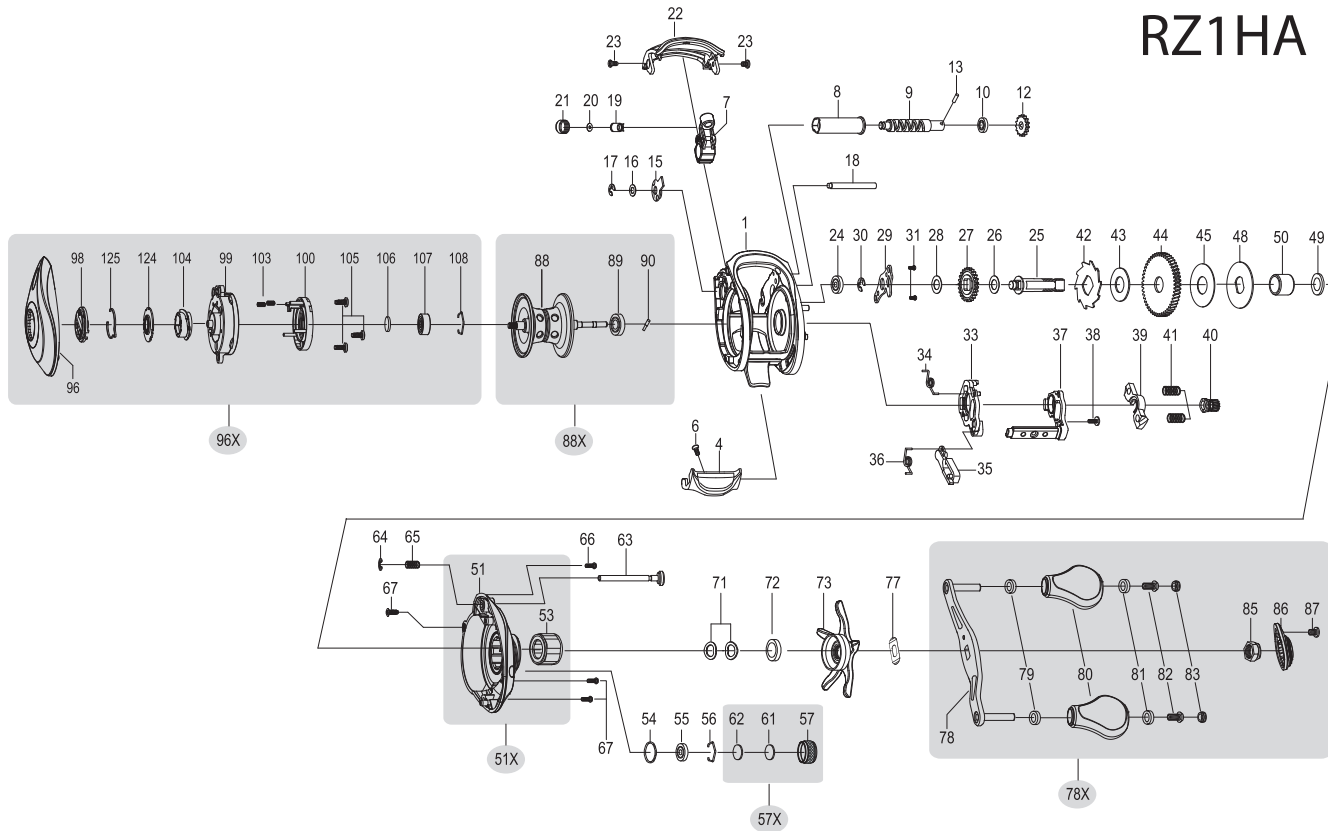

RZ1HA

KEY #	PART NAME	KEY #	PART NAME	KEY #	PART NAME
1	FRAME	37	CLUTCH LINK	77	LEAF SPRING
4	CLUTCH BAR	38	CLUTCH LINK SCREW	78	HANDLE
6	CLUTCH BAR SCREW	39	PINION YOKE	78X	HANDLE ASSEMBLY
7	LEVELWIND ASSEMBLY	40	PINION GEAR	79	BUSHING
8	PIPE	41	PINION YOKE SPRING (2)	80	HANDLE KNOB
9	WORM SHAFT	42	RATCHET	81	BUSHING
10	BUSHING	43	RATCHET WASHER	82	HANDLE KNOB SCREW
12	IDLER(S)	44	DRIVE GEAR	83	HANDLE KNOB CAP
13	WORM SHAFT PIN	45	DRAG WASHER (L-3)	85	HANDLE NUT
15	WORM SHAFT BUSHING (B)	48	DRAG WASHER (D)	86	HANDLE NUT CAP
16	WORM SHAFT WASHER	49	SLEEVE WASHER (OPTIONAL)	87	SCREW
17	E-RING	50	SLEEVE	88	SPOOL
18	PILLAR	51	GEAR SIDEPLATE	88X	SPOOL ASSEMBLY
19	LEVELWIND PIN	51X	GEAR SIDEPLATE ASSEMBLY	89	BALL BEARING
20	SPACER (OPTIONAL)	53	ONE-WAY CLUTCH BEARING	90	PIN
21	LEVELWIND NUT	54	O-RING	96	PALMING SIDEPLATE
22	FRONT COVER	55	BALL BEARING	96X	PALMING SIDEPLATE ASSEMBLY
23	FRONT COVER SCREW (2)	56	BEARING RETAINER	98	CONTROL DIAL
24	BALL BEARING	57	CAST CONTROL CAP	99	SPOOL COVER
25	CRANKSHAFT	57X	CAST CONTROL CAP ASSEMBLY	100	MAGNET HOLDER ASSEMBLY
26	IDLER (L) WASHER (A)	61	TENSION WASHER	104	SLIDE CAM-F
27	IDLER (L)	62	SPOOL SPACER (B)	105	SPOOL COVER SCREW (3)
28	IDLER(L) WASHER (B)	63	LOCKING PIN	106	SPOOL SPACER-A
29	BEARING PLATE	64	E-RING	107	BALL BEARING
30	E-RING	65	LOCKING PIN SPRING	108	BEARING RETAINER
31	BEARING PLATE SCREW	66	GEAR SIDEPLATE SCREW (A)	124	SLIDE CAM-D
33	CLUTCH CAM	67	GEAR SIDEPLATE SCREW (B)	125	CLICK SPRING
34	CLUTCH SPRING	71	DRAG SPRING WASHER (A-2)		
35	KICK LEVER	72	DRAG SPACER		
36	KICK LEVER SPRING	73	STAR DRAG		